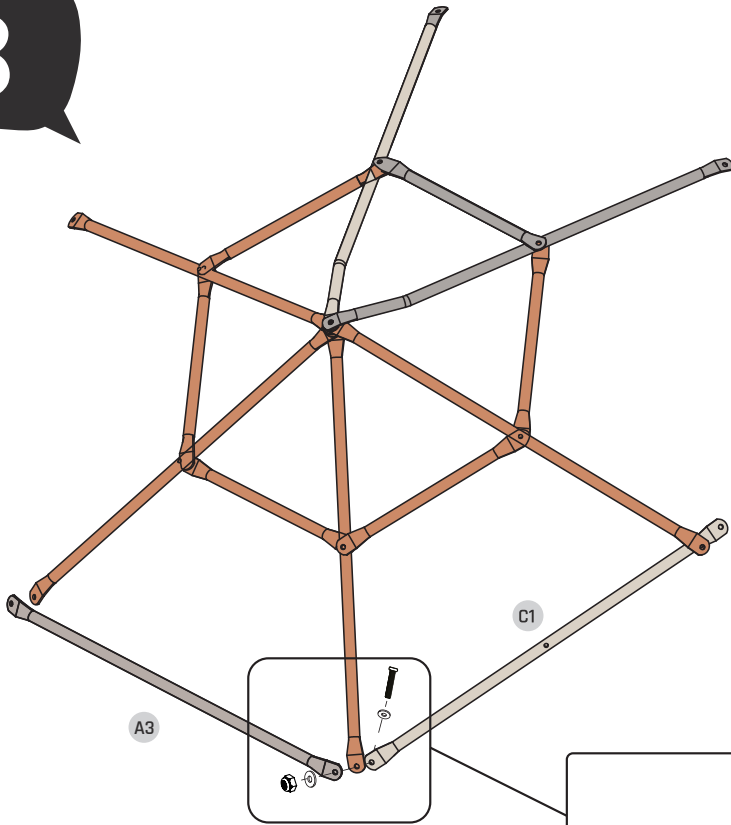

# EXIT Metal Climbing Dome

ø300cm/10ft

# EXIT Metal Climbing Dome $\varnothing$ 300cm/10ft

# EXIT Metal Climbing Dome Ø300cm/10ft

**1**

x4

B3		1022mm	16x	2		40mm	M8x40	4x
C3		1025mm	4x	4			M8	4x
A4		1025mm	4x *	5			Ø8	8x

**2**

**x4**

A2		<b>10</b>		M8x25	24x
	530mm	4x*			
B1		<b>11</b>		Ø8	24x
	502mm	20x			
		<b>12</b>		M8x15	24x
			15mm		

# EXIT Metal Climbing Dome ø300cm/10ft

**3**

C1		<b>1</b>		M8x30	4x
	982mm	4x			
A3		<b>4</b>		M8	4x
	982mm	4x			
		<b>5</b>		Ø8	8x

**4**

C1		982mm	4x	1		M8x30	4x
A3		982mm	4x	2		M8x40	4x
				4		M8	8x
				5		Ø8	16x