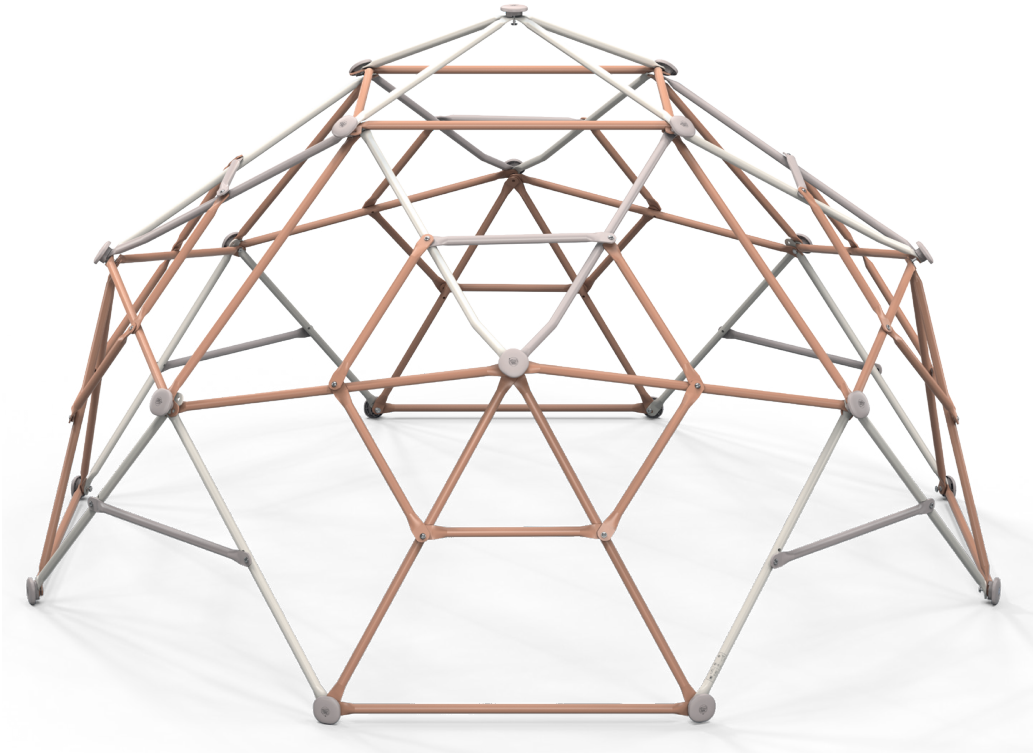

# EXIT Metal Climbing Dome

ø300cm/10ft

# EXIT Metal Climbing Dome $\varnothing$ 300cm/10ft

# EXIT Metal Climbing Dome ø300cm/10ft

- A1  697mm  

69.48.30.01	4x
-------------	----
- A2  530mm  

69.48.30.02	4x *
-------------	------
- A3  982mm  

69.48.30.03	8x
-------------	----
- A4  1025mm  

69.48.30.04	4x *
-------------	------
- B1  502mm  