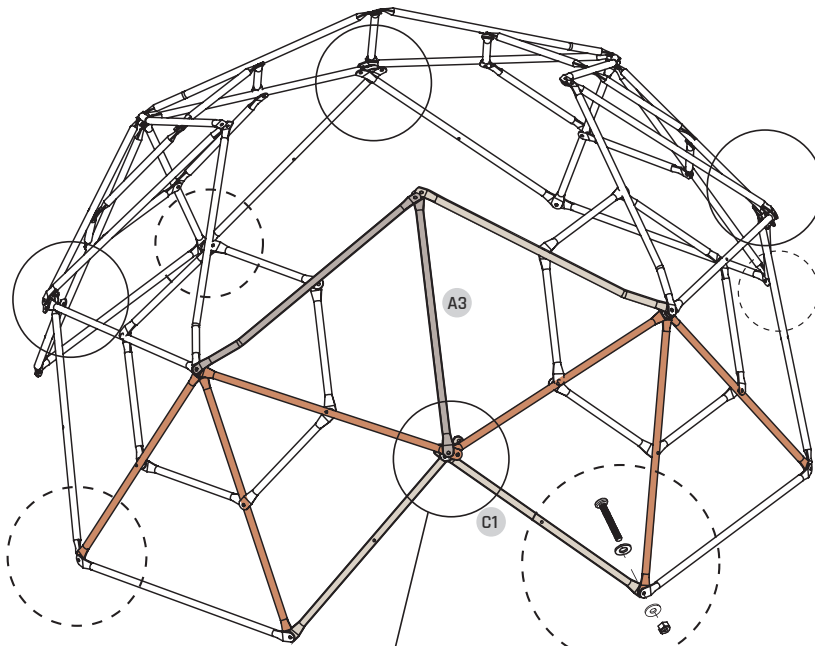

# EXIT Metal Climbing Dome

ø300cm/10ft

# EXIT Metal Climbing Dome $\varnothing$ 300cm/10ft

# EXIT Metal Climbing Dome Ø300cm/10ft

**1**

x4

B3		1022mm	16x	2		40mm	M8x40	4x
C3		1025mm	4x	4			M8	4x
A4		1025mm	4x *	5			Ø8	8x

**2**

**x4**

A2		<b>10</b>		M8x25	24x
	530mm	4x*			
B1		<b>11</b>		Ø8	24x
	502mm	20x			
		<b>12</b>		M8x15	24x
			15mm		

# EXIT Metal Climbing Dome ø300cm/10ft

**3**

C1		<b>1</b>		M8x30	4x
	982mm	4x			
A3		<b>4</b>		M8	4x
	982mm	4x			
		<b>5</b>		Ø8	8x

**4**

C1		982mm	4x	1		M8x30	4x
A3		982mm	4x	2		M8x40	4x
				4		M8	8x
				5		Ø8	16x