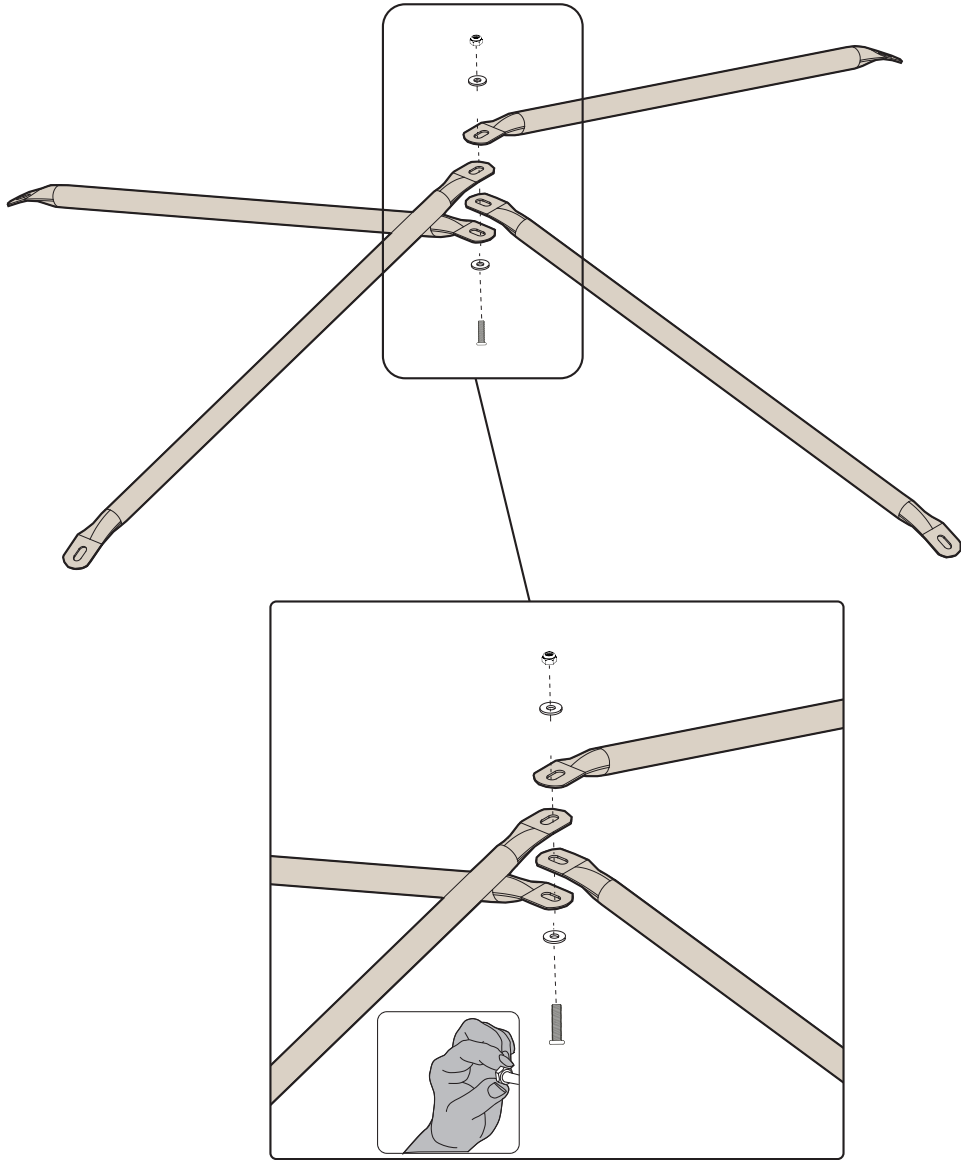

6

C2		722mm	4x	3		M8x45	1x
				4		M8	1x
				5		Ø8	2x