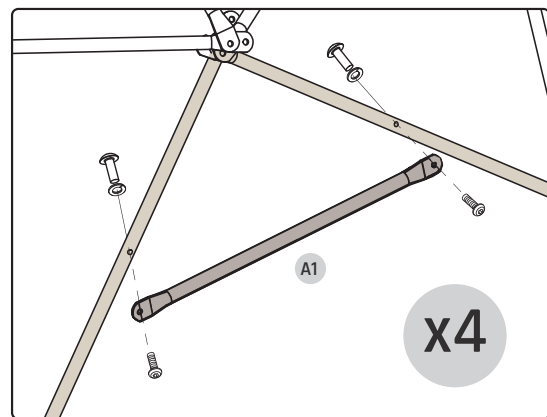

# EXIT Metal Climbing Dome ø300cm/10ft

- A1  697mm  

69.48.30.01	4x
-------------	----
- A2  530mm  

69.48.30.02	4x *
-------------	------
- A3  982mm  

69.48.30.03	8x
-------------	----
- A4  1025mm  

69.48.30.04	4x *
-------------	------
- B1  502mm  

# EXIT Metal Climbing Dome Ø300cm/10ft

**1**

x4

B3		1022mm	16x	2		40mm	M8x40	4x
C3		1025mm	4x	4			M8	4x
A4		1025mm	4x *	5			Ø8	8x

**2**

**x4**

A2		<b>10</b>		M8x25	24x
	530mm	4x*			
B1		<b>11</b>		Ø8	24x
	502mm	20x			
		<b>12</b>		M8x15	24x
			15mm		

# EXIT Metal Climbing Dome ø300cm/10ft

**3**

C1		<b>1</b>		M8x30	4x
	982mm	4x			
A3		<b>4</b>		M8	4x
	982mm	4x			
		<b>5</b>		Ø8	8x

**4**

C1		982mm	4x	1		M8x30	4x
A3		982mm	4x	2		M8x40	4x
				4		M8	8x
				5		Ø8	16x

# EXIT Metal Climbing Dome Ø300cm/10ft

5

**6**

C2		722mm	4x	<b>3</b>		M8x45	1x
				<b>4</b>		M8	1x
				<b>5</b>		Ø8	2x