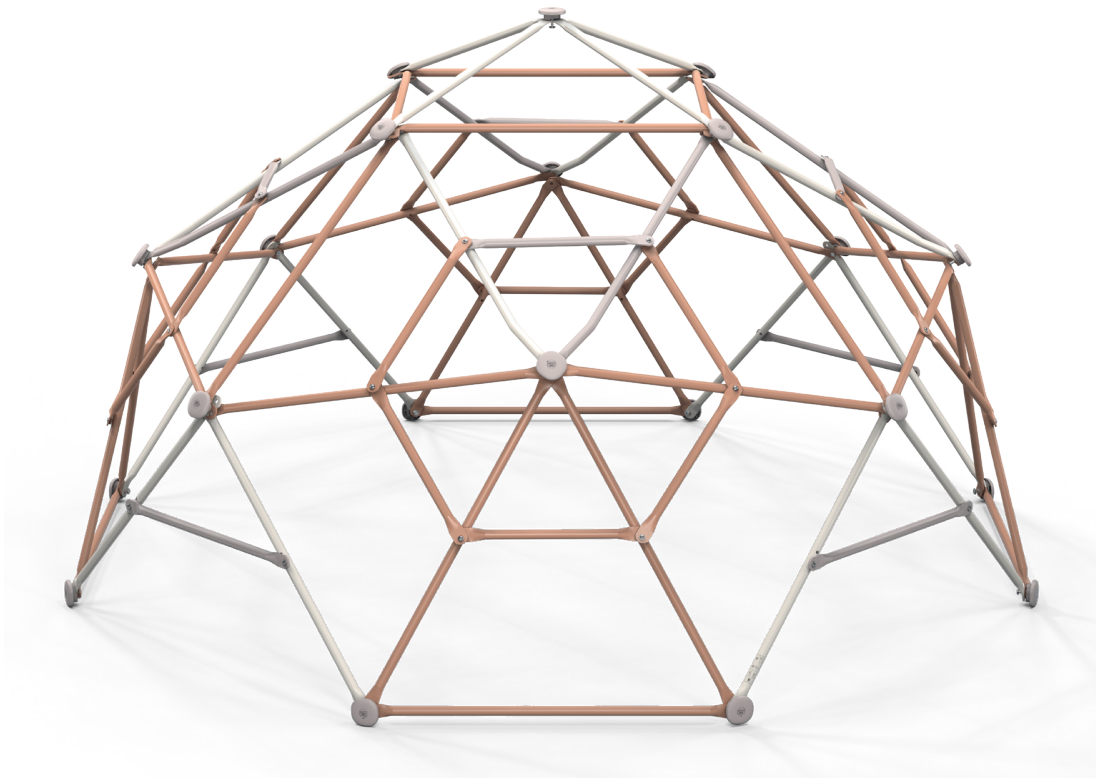

EXIT Metal Climbing Dome ø300cm/10ft

9