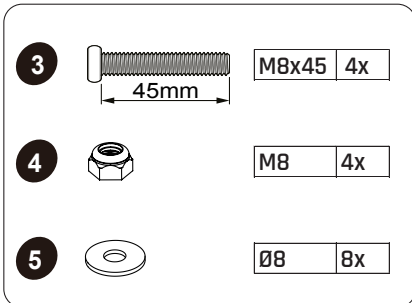

# EXIT Metal Climbing Dome Ø300cm/10ft

**1**

x4

B3		1022mm	16x	2		40mm	M8x40	4x
C3		1025mm	4x	4			M8	4x
A4		1025mm	4x *	5			Ø8	8x

**2**

**x4**

A2		<b>10</b>		M8x25	24x
	530mm	4x*			
B1		<b>11</b>		Ø8	24x
	502mm	20x			
		<b>12</b>		M8x15	24x
			15mm		

# EXIT Metal Climbing Dome ø300cm/10ft

**3**

C1		<b>1</b>		M8x30	4x
	982mm	4x			
A3		<b>4</b>		M8	4x
	982mm	4x			
		<b>5</b>		Ø8	8x

**4**

C1		982mm	4x	1		M8x30	4x
A3		982mm	4x	2		M8x40	4x
				4		M8	8x
				5		Ø8	16x

# EXIT Metal Climbing Dome Ø300cm/10ft

5

**6**

C2		722mm	4x	<b>3</b>		M8x45	1x
				<b>4</b>		M8	1x
				<b>5</b>		Ø8	2x

# EXIT Metal Climbing Dome ø300cm/10ft

**7**

**8**

- |          |   |          |   |
|----------|---|----------|---|
| <b>4</b> |  | <b>5</b> |  |
|          | M8 21x  |          | Ø8 21x  |
| <b>7</b> |  | <b>6</b> |  |
|          | Climbing Stone 21x  |          | Cover 21x   |