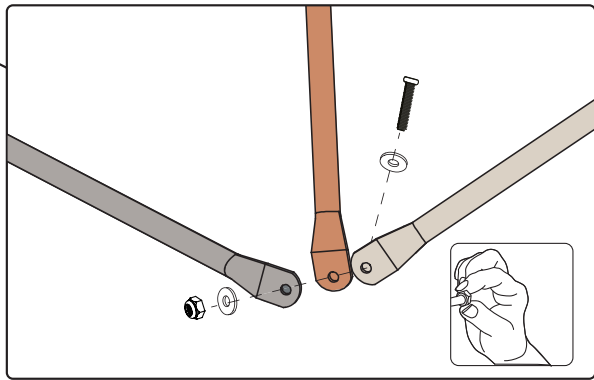

# EXIT Metal Climbing Dome Ø300cm/10ft

**1**

x4

B3		1022mm	16x	2		40mm	M8x40	4x
C3		1025mm	4x	4			M8	4x
A4		1025mm	4x *	5			Ø8	8x

**2**

**x4**

A2		<b>10</b>		M8x25	24x
	530mm	4x*			
B1		<b>11</b>		Ø8	24x
	502mm	20x			
		<b>12</b>		M8x15	24x
			15mm		

# EXIT Metal Climbing Dome ø300cm/10ft

**3**

C1		<b>1</b>		M8x30	4x
	982mm	4x			
A3		<b>4</b>		M8	4x
	982mm	4x			
		<b>5</b>		Ø8	8x

**4**

C1		982mm	4x	1		M8x30	4x
A3		982mm	4x	2		M8x40	4x
				4		M8	8x
				5		Ø8	16x