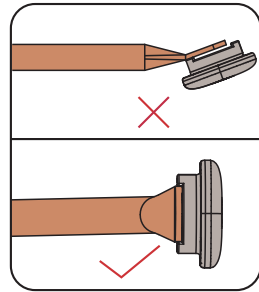

# EXIT Metal Climbing Dome Ø300cm/10ft

**1**

x4

B3		1022mm	16x	2		40mm	M8x40	4x
C3		1025mm	4x	4			M8	4x
A4		1025mm	4x *	5			Ø8	8x

**2**

**x4**

A2		<b>10</b>		M8x25	24x
	530mm	4x*			
B1		<b>11</b>		Ø8	24x
	502mm	20x			
		<b>12</b>		M8x15	24x
			15mm		

# EXIT Metal Climbing Dome ø300cm/10ft

**3**

C1		<b>1</b>		M8x30	4x
	982mm	4x			
A3		<b>4</b>		M8	4x
	982mm	4x			
		<b>5</b>		Ø8	8x

**4**

C1		982mm	4x	1		M8x30	4x
A3		982mm	4x	2		M8x40	4x
				4		M8	8x
				5		Ø8	16x

# EXIT Metal Climbing Dome Ø300cm/10ft

5

**6**

C2		722mm	4x	<b>3</b>		M8x45	1x
				<b>4</b>		M8	1x
				<b>5</b>		Ø8	2x

# EXIT Metal Climbing Dome ø300cm/10ft

**7**

**8**

- |          |   |          |   |
|----------|---|----------|---|
| <b>4</b> |  | <b>5</b> |  |
|          | M8 21x  |          | Ø8 21x  |
| <b>7</b> |  | <b>6</b> |  |
|          | Climbing Stone 21x  |          | Cover 21x   |