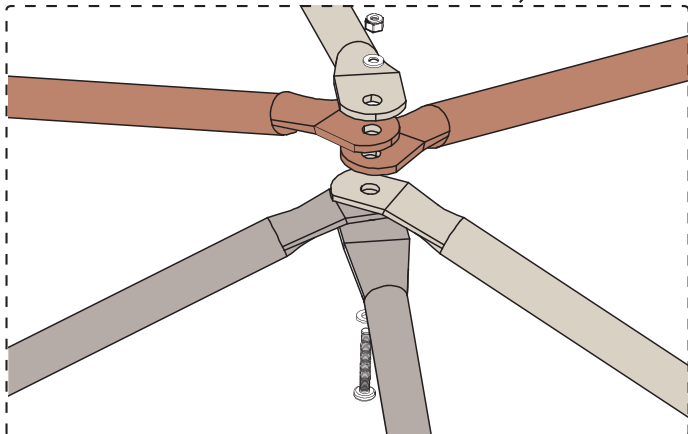

EXIT Metal Climbing Dome ø300cm/10ft

7