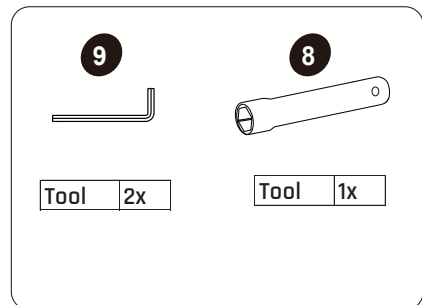

# EXIT Metal Climbing Dome ø300cm/10ft

**3**

C1		<b>1</b>		M8x30	4x
	982mm	4x			
A3		<b>4</b>		M8	4x
	982mm	4x			
		<b>5</b>		Ø8	8x

**4**

C1		982mm	4x	1		M8x30	4x
A3		982mm	4x	2		M8x40	4x
				4		M8	8x
				5		Ø8	16x

# EXIT Metal Climbing Dome Ø300cm/10ft

5

**6**

C2		722mm	4x	<b>3</b>		M8x45	1x
				<b>4</b>		M8	1x
				<b>5</b>		Ø8	2x

# EXIT Metal Climbing Dome ø300cm/10ft

**7**

**8**

- |          |   |          |   |
|----------|---|----------|---|
| <b>4</b> |  | <b>5</b> |  |
|          | M8 21x  |          | Ø8 21x  |
| <b>7</b> |  | <b>6</b> |  |
|          | Climbing Stone 21x  |          | Cover 21x   |