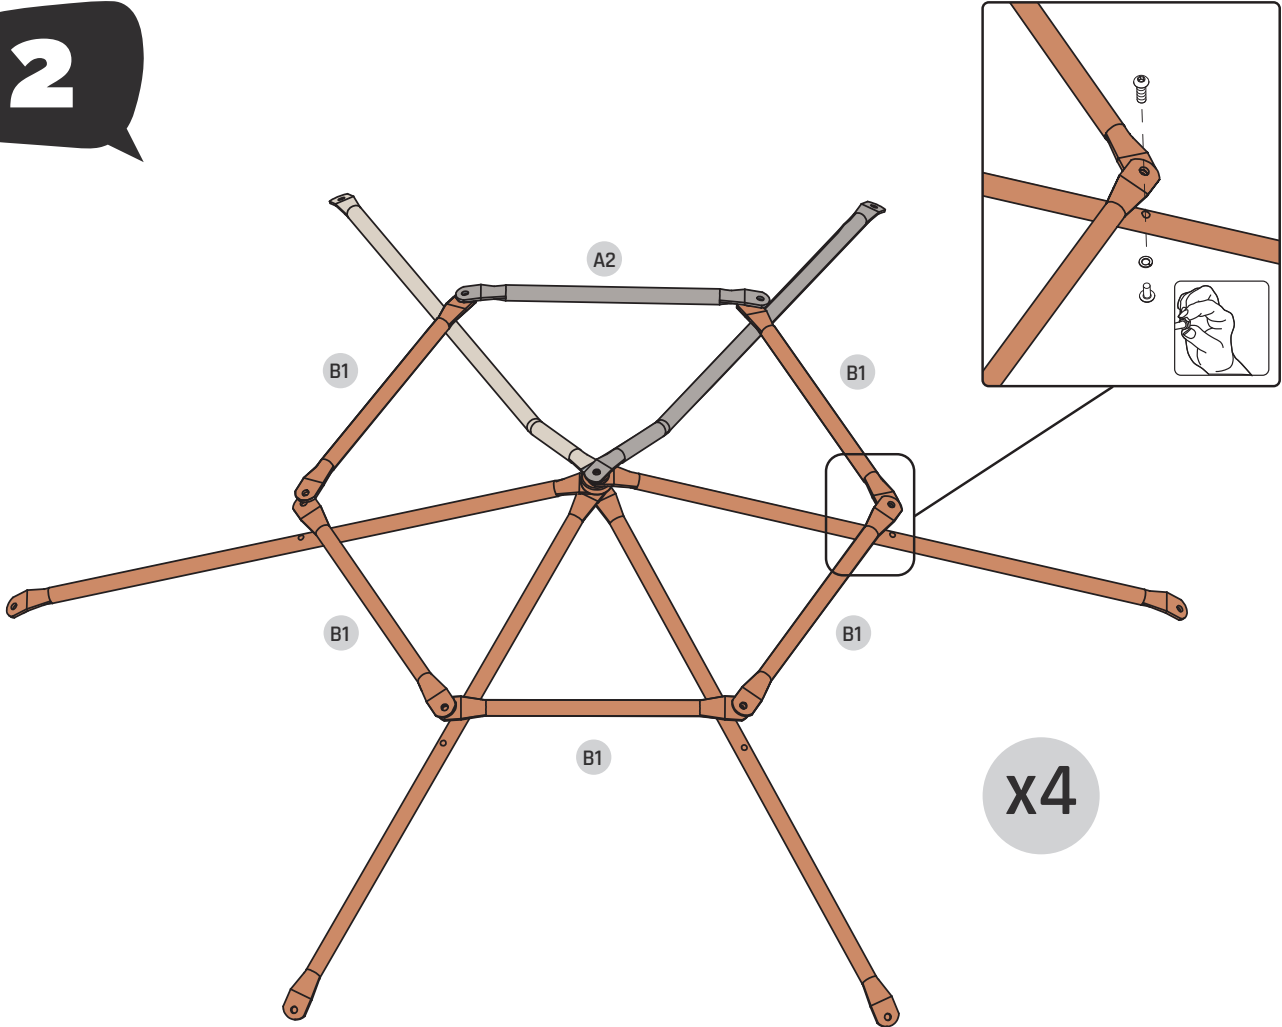

# EXIT Metal Climbing Dome

ø300cm/10ft

# EXIT Metal Climbing Dome Ø300cm/10ft

**1**

x4

B3		1022mm	16x	2		40mm	M8x40	4x
C3		1025mm	4x	4			M8	4x
A4		1025mm	4x *	5			Ø8	8x

**2**

**x4**

A2		<b>10</b>		M8x25	24x
	530mm	4x*			
B1		<b>11</b>		Ø8	24x
	502mm	20x			
		<b>12</b>		M8x15	24x
			15mm		

# EXIT Metal Climbing Dome ø300cm/10ft

**3**

C1		<b>1</b>		M8x30	4x
	982mm	4x			
A3		<b>4</b>		M8	4x
	982mm	4x			
		<b>5</b>		Ø8	8x

**4**

C1		982mm	4x	1		M8x30	4x
A3		982mm	4x	2		M8x40	4x
				4		M8	8x
				5		Ø8	16x