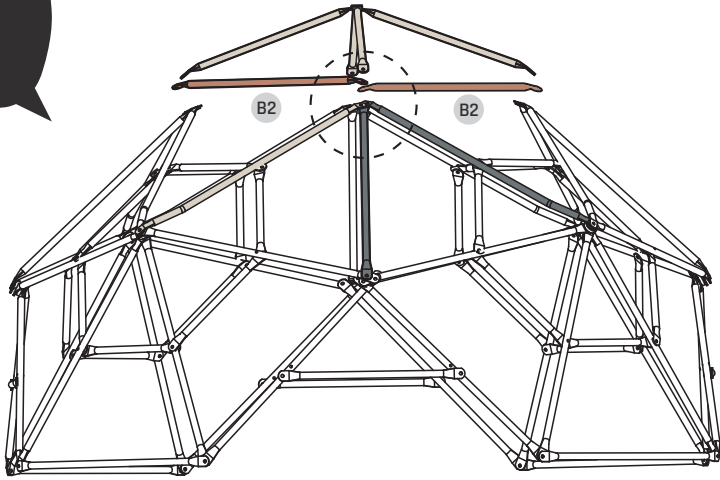

# EXIT Metal Climbing Dome

ø300cm/10ft

# EXIT Metal Climbing Dome $\varnothing$ 300cm/10ft

# EXIT Metal Climbing Dome Ø300cm/10ft

5

**6**

C2		722mm	4x	<b>3</b>		M8x45	1x
				<b>4</b>		M8	1x
				<b>5</b>		Ø8	2x

# EXIT Metal Climbing Dome ø300cm/10ft

**7**

**8**

- |          |   |          |   |
|----------|---|----------|---|
| <b>4</b> |  | <b>5</b> |  |
|          | M8 21x  |          | Ø8 21x  |
| <b>7</b> |  | <b>6</b> |  |
|          | Climbing Stone 21x  |          | Cover 21x   |