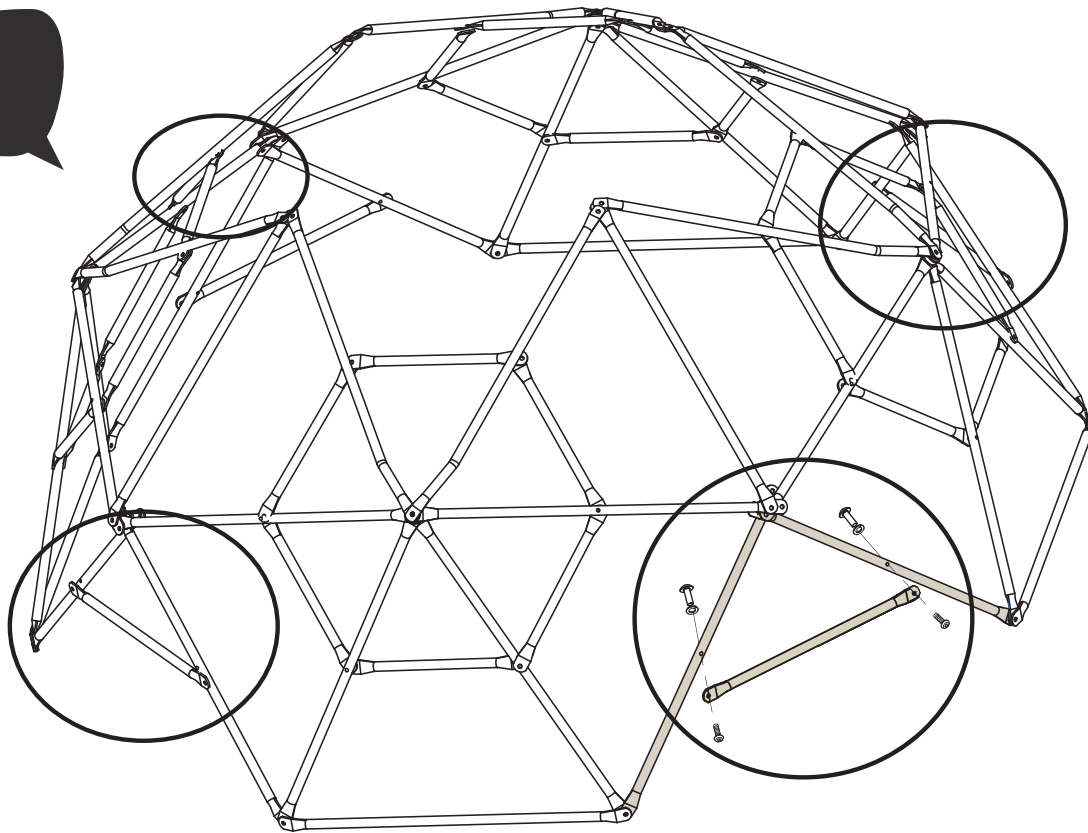

EXIT Metal Climbing Dome Ø300cm/10ft

5