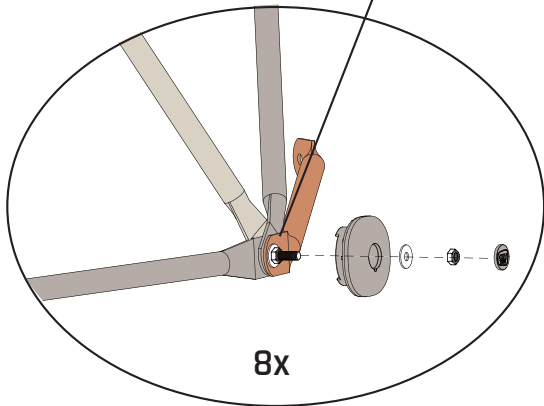

# EXIT Metal Climbing Dome Ø300cm/10ft

**1**

x4

B3		1022mm	16x	2		40mm	M8x40	4x
C3		1025mm	4x	4			M8	4x
A4		1025mm	4x *	5			Ø8	8x

**2**

**x4**

A2		<b>10</b>		M8x25	24x
	530mm	4x*			
B1		<b>11</b>		Ø8	24x
	502mm	20x			
		<b>12</b>		M8x15	24x
			15mm		

# EXIT Metal Climbing Dome ø300cm/10ft

**3**

C1		<b>1</b>		M8x30	4x
	982mm	4x			
A3		<b>4</b>		M8	4x
	982mm	4x			
		<b>5</b>		Ø8	8x

**4**

C1		982mm	4x	1		M8x30	4x
A3		982mm	4x	2		M8x40	4x
				4		M8	8x
				5		Ø8	16x

# EXIT Metal Climbing Dome Ø300cm/10ft

5

**6**

C2		722mm	4x	<b>3</b>		M8x45	1x
				<b>4</b>		M8	1x
				<b>5</b>		Ø8	2x

# EXIT Metal Climbing Dome ø300cm/10ft

**7**

**8**

- |          |   |          |   |
|----------|---|----------|---|
| <b>4</b> |  | <b>5</b> |  |
|          | M8 21x  |          | Ø8 21x  |
| <b>7</b> |  | <b>6</b> |  |
|          | Climbing Stone 21x  |          | Cover 21x   |