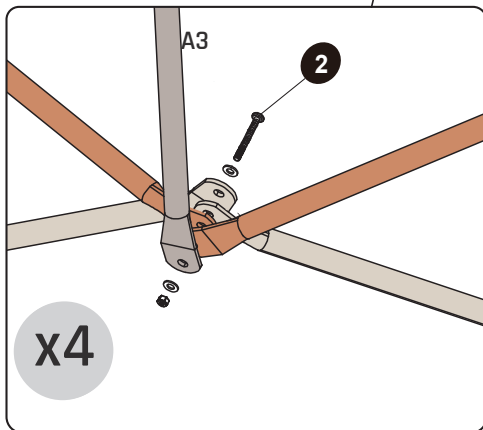

# EXIT Metal Climbing Dome ø300cm/10ft

- A1  697mm  

69.48.30.01	4x
-------------	----
- A2  530mm  

69.48.30.02	4x *
-------------	------
- A3  982mm  

69.48.30.03	8x
-------------	----
- A4  1025mm  

69.48.30.04	4x *
-------------	------
- B1  502mm  

# EXIT Metal Climbing Dome Ø300cm/10ft

**1**

x4

B3		1022mm	16x	2		40mm	M8x40	4x
C3		1025mm	4x	4			M8	4x
A4		1025mm	4x *	5			Ø8	8x

**2**

**x4**

A2		<b>10</b>		M8x25	24x
	530mm	4x*			
B1		<b>11</b>		Ø8	24x
	502mm	20x			
		<b>12</b>		M8x15	24x
			15mm		

# EXIT Metal Climbing Dome ø300cm/10ft

**3**

C1		<b>1</b>		M8x30	4x
	982mm	4x			
A3		<b>4</b>		M8	4x
	982mm	4x			
		<b>5</b>		Ø8	8x

**4**

C1		982mm	4x	1		M8x30	4x
A3		982mm	4x	2		M8x40	4x
				4		M8	8x
				5		Ø8	16x