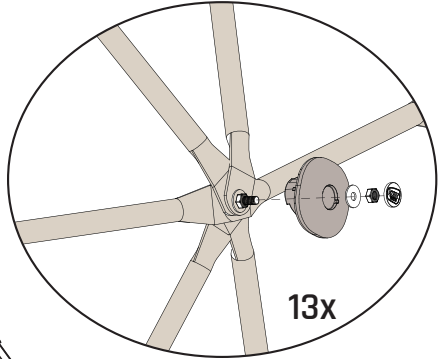

# EXIT Metal Climbing Dome Ø300cm/10ft

**1**

x4

B3		1022mm	16x	2		40mm	M8x40	4x
C3		1025mm	4x	4			M8	4x
A4		1025mm	4x *	5			Ø8	8x

**2**

**x4**

A2		<b>10</b>		M8x25	24x
	530mm	4x*			
B1		<b>11</b>		Ø8	24x
	502mm	20x			
		<b>12</b>		M8x15	24x
			15mm		

# EXIT Metal Climbing Dome ø300cm/10ft

**3**

C1		<b>1</b>		M8x30	4x
	982mm	4x			
A3		<b>4</b>		M8	4x
	982mm	4x			
		<b>5</b>		Ø8	8x

**4**

C1		982mm	4x	1		M8x30	4x
A3		982mm	4x	2		M8x40	4x
				4		M8	8x
				5		Ø8	16x

# EXIT Metal Climbing Dome Ø300cm/10ft

5

**6**

C2		722mm	4x	<b>3</b>		M8x45	1x
				<b>4</b>		M8	1x
				<b>5</b>		Ø8	2x

# EXIT Metal Climbing Dome ø300cm/10ft

**7**

**8**

- |          |   |          |   |
|----------|---|----------|---|
| <b>4</b> |  | <b>5</b> |  |
|          | M8 21x  |          | Ø8 21x  |
| <b>7</b> |  | <b>6</b> |  |
|          | Climbing Stone 21x  |          | Cover 21x   |