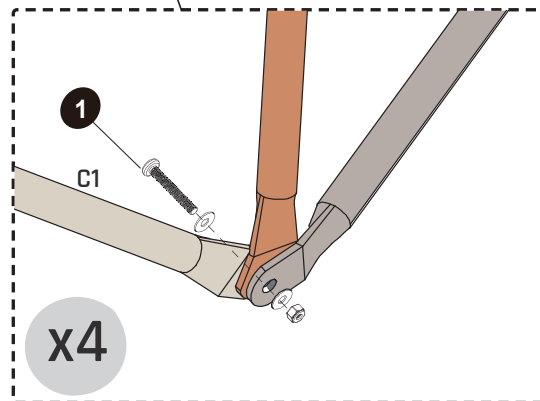

# EXIT Metal Climbing Dome Ø300cm/10ft

**1**

x4

B3		1022mm	16x	2		40mm	M8x40	4x
C3		1025mm	4x	4			M8	4x
A4		1025mm	4x *	5			Ø8	8x

**2**

**x4**

A2		<b>10</b>		M8x25	24x
	530mm	4x*			
B1		<b>11</b>		Ø8	24x
	502mm	20x			
		<b>12</b>		M8x15	24x
			15mm		

# EXIT Metal Climbing Dome ø300cm/10ft

**3**

C1		<b>1</b>		M8x30	4x
	982mm	4x			
A3		<b>4</b>		M8	4x
	982mm	4x			
		<b>5</b>		Ø8	8x

**4**

C1		982mm	4x	1		M8x30	4x
A3		982mm	4x	2		M8x40	4x
				4		M8	8x
				5		Ø8	16x