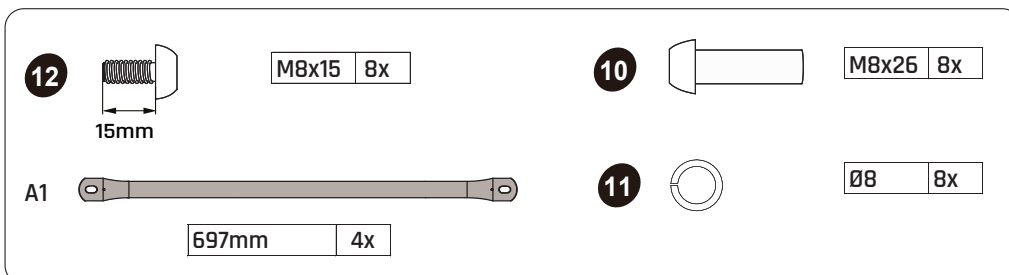

# EXIT Metal Climbing Dome ø300cm/10ft

- A1  697mm  

69.48.30.01	4x
-------------	----
- A2  530mm  

69.48.30.02	4x *
-------------	------
- A3  982mm  

69.48.30.03	8x
-------------	----
- A4  1025mm  

69.48.30.04	4x *
-------------	------
- B1  502mm  

# EXIT Metal Climbing Dome Ø300cm/10ft

**1**

x4

B3		1022mm	16x	2		40mm	M8x40	4x
C3		1025mm	4x	4			M8	4x
A4		1025mm	4x *	5			Ø8	8x

**2**

**x4**

A2		<b>10</b>		M8x25	24x
	530mm	4x*			
B1		<b>11</b>		Ø8	24x
	502mm	20x			
		<b>12</b>		M8x15	24x
			15mm		

# EXIT Metal Climbing Dome ø300cm/10ft

**3**

C1		<b>1</b>		M8x30	4x
	982mm	4x			
A3		<b>4</b>		M8	4x
	982mm	4x			
		<b>5</b>		Ø8	8x

**4**

C1		982mm	4x	1		M8x30	4x
A3		982mm	4x	2		M8x40	4x
				4		M8	8x
				5		Ø8	16x

# EXIT Metal Climbing Dome Ø300cm/10ft

5

**6**

C2		722mm	4x	<b>3</b>		M8x45	1x
				<b>4</b>		M8	1x
				<b>5</b>		Ø8	2x