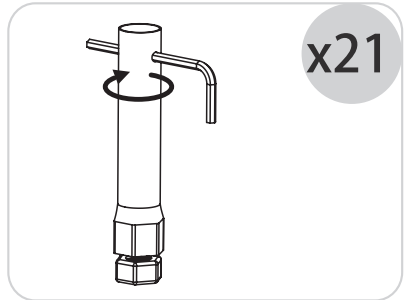

# EXIT Metal Climbing Dome Ø300cm/10ft

**1**

x4

B3		1022mm	16x	2		40mm	M8x40	4x
C3		1025mm	4x	4			M8	4x
A4		1025mm	4x *	5			Ø8	8x

**2**

**x4**

A2		<b>10</b>		M8x25	24x
	530mm	4x*			
B1		<b>11</b>		Ø8	24x
	502mm	20x			
		<b>12</b>		M8x15	24x
			15mm		

# EXIT Metal Climbing Dome ø300cm/10ft

**3**

C1		<b>1</b>		M8x30	4x
	982mm	4x			
A3		<b>4</b>		M8	4x
	982mm	4x			
		<b>5</b>		Ø8	8x

**4**

C1		982mm	4x	1		M8x30	4x
A3		982mm	4x	2		M8x40	4x
				4		M8	8x
				5		Ø8	16x

# EXIT Metal Climbing Dome Ø300cm/10ft

5

**6**

C2		722mm	4x	<b>3</b>		M8x45	1x
				<b>4</b>		M8	1x
				<b>5</b>		Ø8	2x

# EXIT Metal Climbing Dome ø300cm/10ft

**7**

**8**

- |          |   |          |   |
|----------|---|----------|---|
| <b>4</b> |  | <b>5</b> |  |
|          | M8 21x  |          | Ø8 21x  |
| <b>7</b> |  | <b>6</b> |  |
|          | Climbing Stone 21x  |          | Cover 21x   |