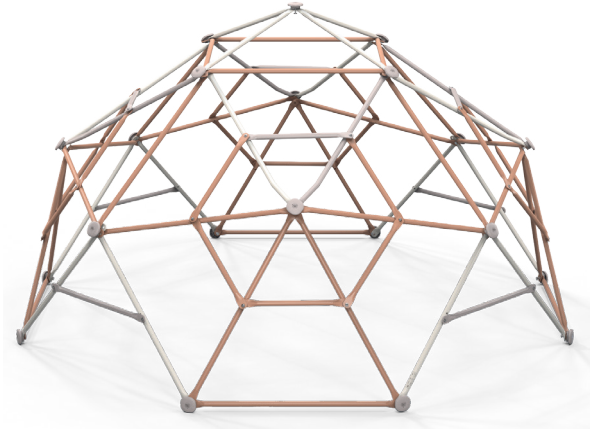

# EXIT Metal Climbing Dome

ø300cm/10ft

# EXIT Metal Climbing Dome $\varnothing$ 300cm/10ft

# EXIT Metal Climbing Dome ø300cm/10ft

- A1  697mm  

69.48.30.01	4x
-------------	----
- A2  530mm  

69.48.30.02	4x *
-------------	------
- A3  982mm  

69.48.30.03	8x
-------------	----
- A4  1025mm  

69.48.30.04	4x *
-------------	------
- B1  502mm  