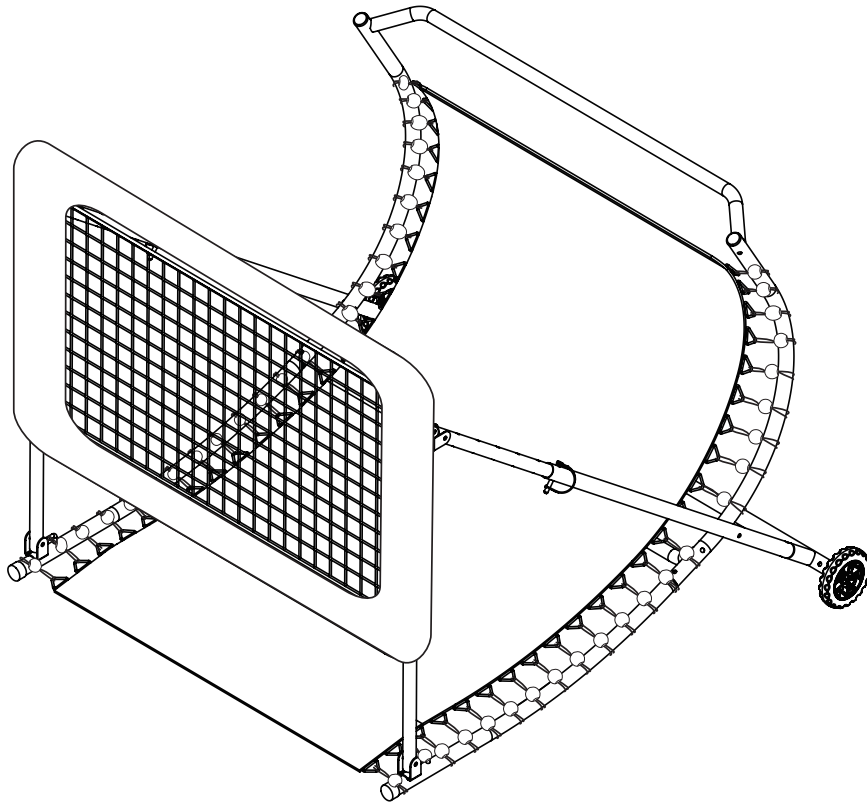

# Rebounder

EXIT Multistation 124x90cm PVC Free

OUTDOOR USE ONLY

**WARNING**  
CHOKING HAZARD  
small parts

Adult assembly required  
retain for future reference

## EXIT Multistation 124x90cm PVC Free

# Rebounder

EXIT Multistation 124x90cm PVC Free

66.43.12.01 1X

66.43.12.02 1X

66.43.12.03 2X

66.43.12.04 2X \*

66.43.12.05 2X

66.43.12.06 2X