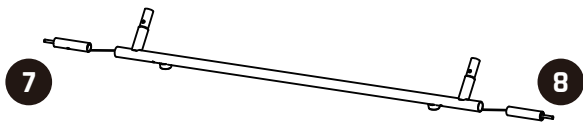

# Rebounder

EXIT Multistation 124x90cm PVC Free

66.43.12.01 1X

66.43.12.02 1X

66.43.12.03 2X

66.43.12.04 2X \*

66.43.12.05 2X

66.43.12.06 2X