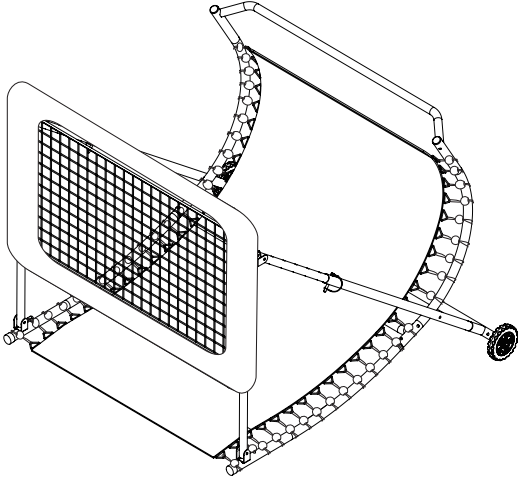

# Rebounder

EXIT Multistation 124x90cm PVC Free

OUTDOOR USE ONLY

**WARNING**  
CHOKING HAZARD  
small parts

Adult assembly required  
retain for future reference

## EXIT Multistation 124x90cm PVC Free

# Rebounder

EXIT Multistation 124x90cm PVC Free

66.43.12.01 1X

66.43.12.02 1X

66.43.12.03 2X

66.43.12.04 2X \*

66.43.12.05 2X

66.43.12.06 2X