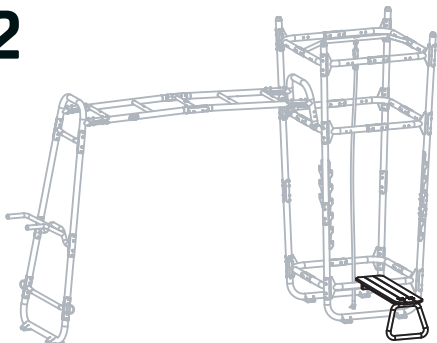

## EXIT GetSet Gym Bench

 **WARNING**  
CHOKING HAZARD  
small parts  
Adult assembly required  
retain for future reference

**02**

**06**

61.90.22.00	1X
-------------	----

54.90.22.10	1X
-------------	----

1X
----

61.90.22.20	1X
-------------	----

61.90.22.10	1X
-------------	----

ST4x45mm	12X
----------	-----

M6x15mm	8X
M6x35mm	8X

M6	2X
----	----

61.90.22.40	1X
-------------	----