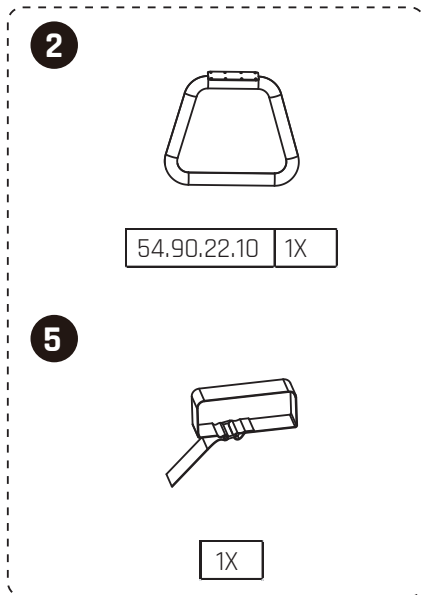

## EXIT GetSet Gym Bench

 **WARNING**  
CHOKING HAZARD  
small parts  
Adult assembly required  
retain for future reference

**02**

**06**

61.90.22.00	1X
-------------	----

54.90.22.10	1X
-------------	----

1X
----

61.90.22.20	1X
-------------	----

61.90.22.10	1X
-------------	----

ST4x45mm	12X
----------	-----

M6x15mm	8X
M6x35mm	8X

M6	2X
----	----

61.90.22.40	1X
-------------	----

7

ST4x45mm	15X
----------	-----

8

M6x15mm	8X
M6x35mm	8X

9

M6	2X
----	----

61.90.22.40	1X
-------------	----

**1**