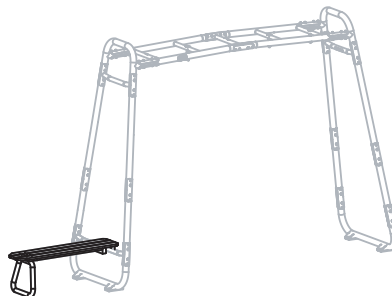

## EXIT GetSet Gym Bench

 **WARNING**  
CHOKING HAZARD  
small parts  
Adult assembly required  
retain for future reference

**02**

**06**

61.90.22.00	1X
-------------	----

54.90.22.10	1X
-------------	----

1X
----

61.90.22.20	1X
-------------	----

61.90.22.10	1X
-------------	----

ST4x45mm	12X
----------	-----

M6x15mm	8X
M6x35mm	8X

M6	2X
----	----

61.90.22.40	1X
-------------	----