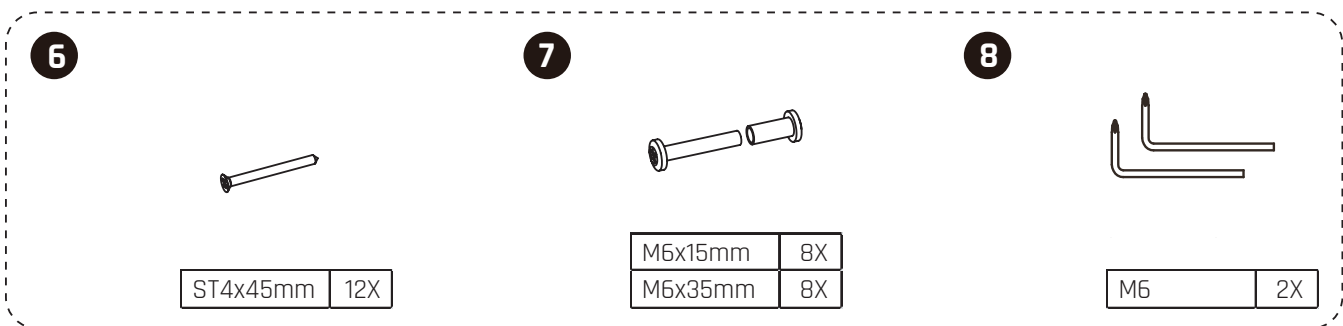

## EXIT GetSet Gym Bench

 **WARNING**  
CHOKING HAZARD  
small parts  
Adult assembly required  
retain for future reference

**02**

**06**

61.90.22.00	1X
-------------	----

54.90.22.10	1X
-------------	----

1X
----

61.90.22.20	1X
-------------	----

61.90.22.10	1X
-------------	----

ST4x45mm	12X
----------	-----

M6x15mm	8X
M6x35mm	8X

M6	2X
----	----

61.90.22.40	1X
-------------	----