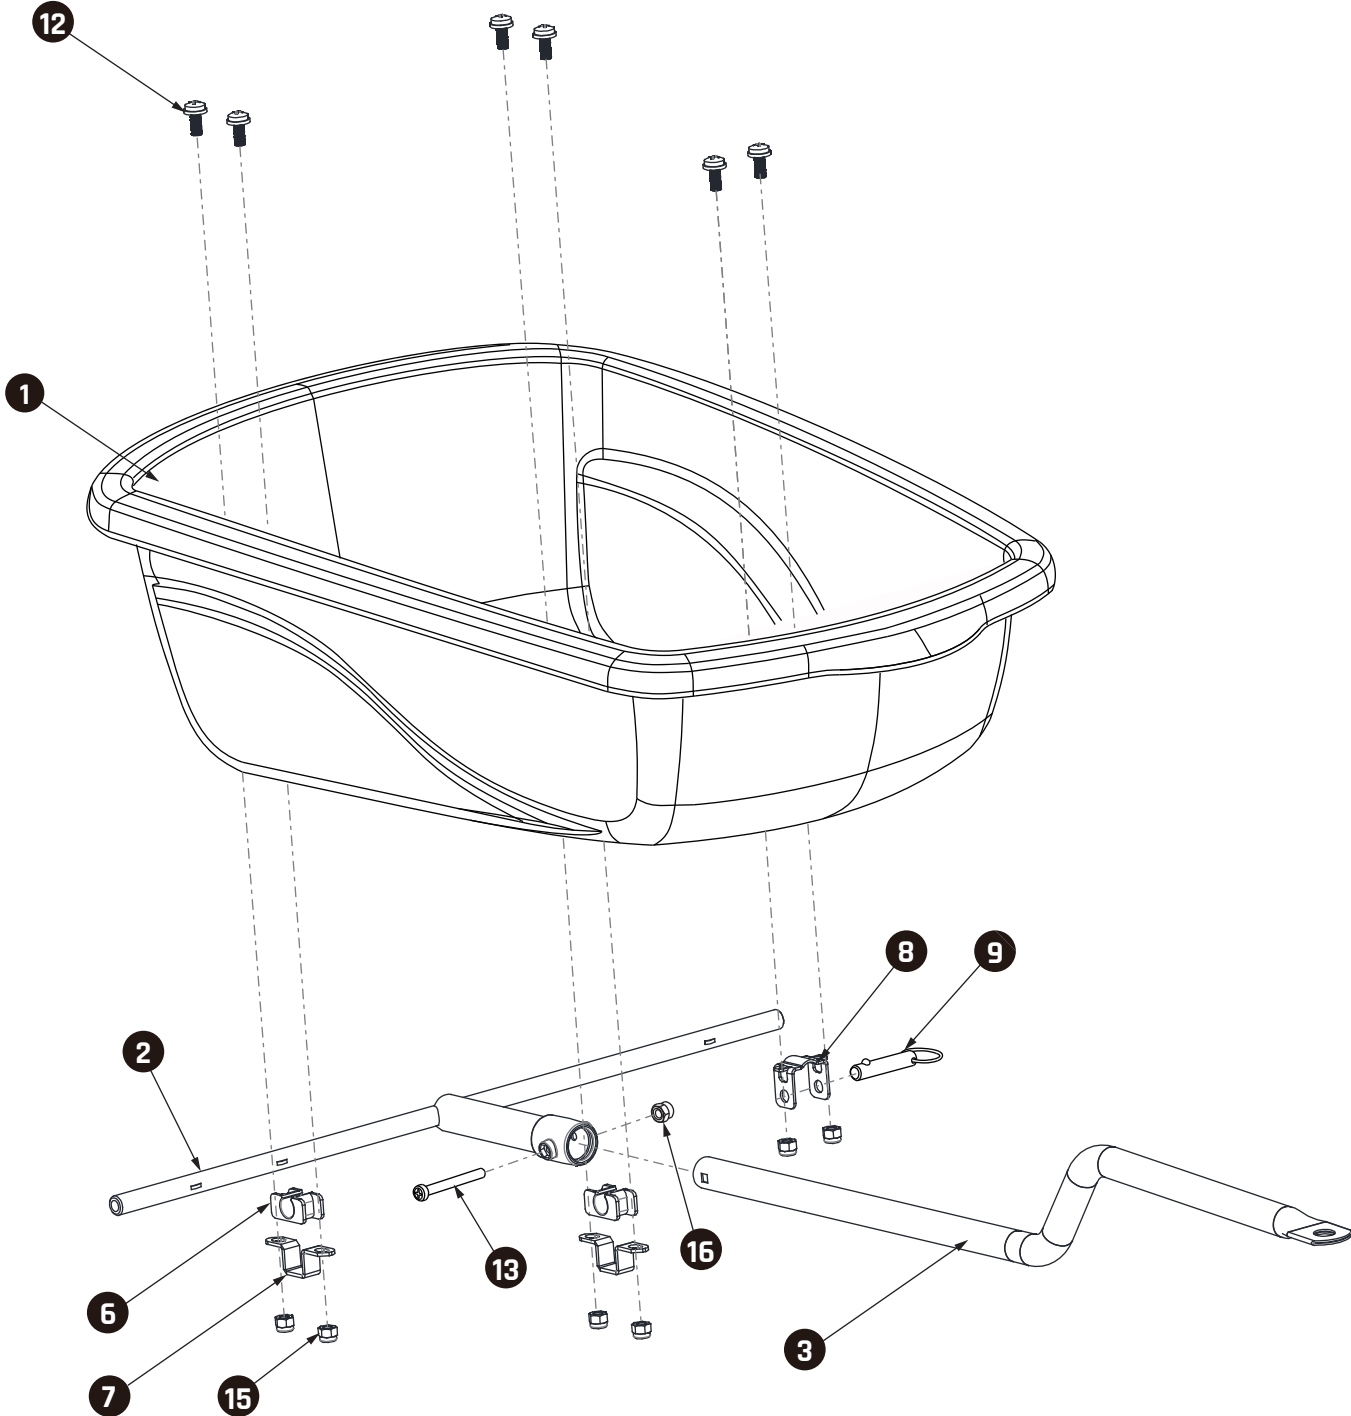

11

M8x10 | 2x

12

M6x15 | 6x

13

M5x30 | 1x

14

M8 | 2x

15

M6 | 6x

16

M5 | 1x

17

5mm 10mm
Tools | 1 set

73.80.95.80

* BOX REFERENCE: XX.XXX
PRODUCTION ID: XXX XXX

1

2

3

4

S1

1 **1**

Stickerset Foxy Trailer - Black
73 10 91 80
8 721111 206558

EXIT Foxy Trailer