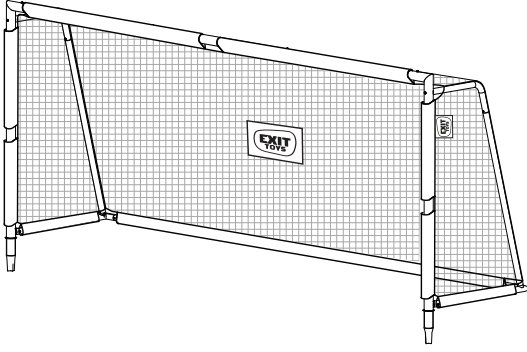

Soccer Goal

EXIT Forza

 **WARNING**
CHOKING HAZARD
small parts
Adult assembly required
retain for future reference

EXIT Forza

1

66.41.09.01 **1X**

2

66.41.09.02 **2X**