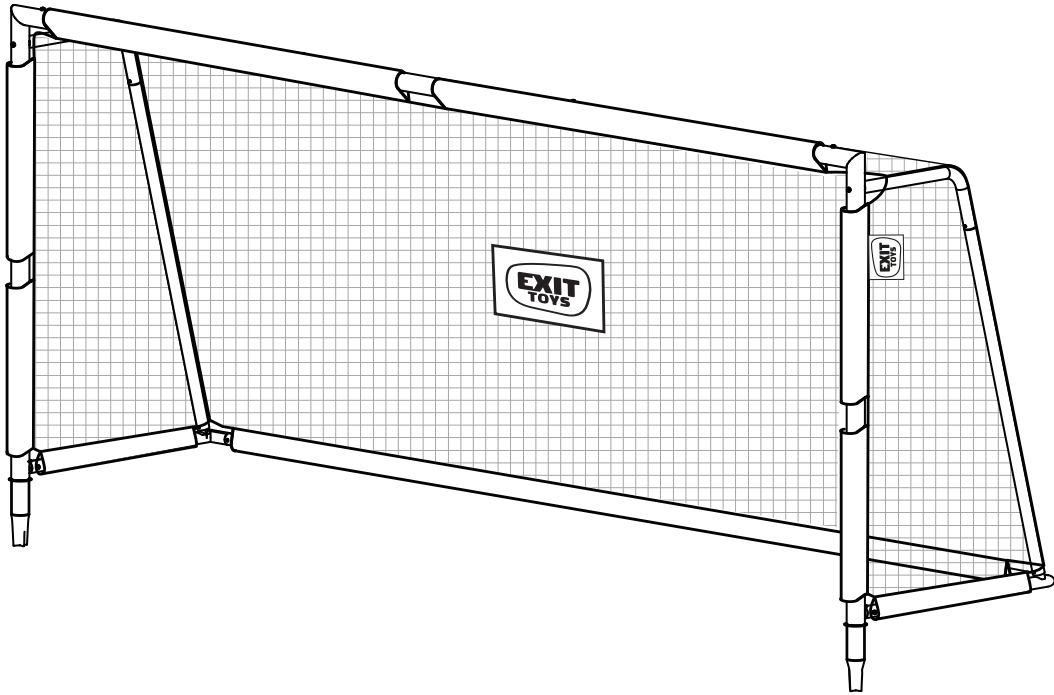

Soccer Goal

EXIT Forza

 **WARNING**
CHOKING HAZARD
small parts
Adult assembly required
retain for future reference

EXIT Forza

1

66.41.09.01 **1X**

2

66.41.09.02 **2X**