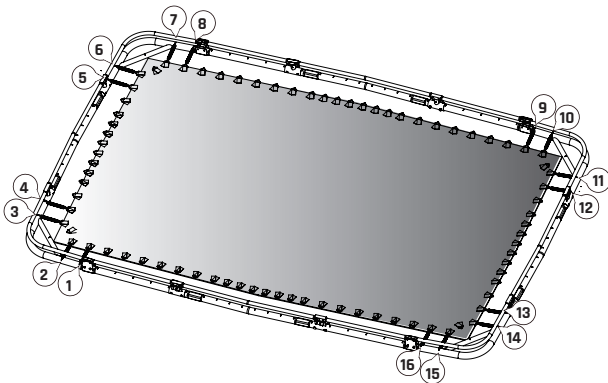

Sports Trampoline

EXIT Dynamic Sports
275x458cm/305x519cm

11

9x15ft

10x17ft

Part.Nr.	Qty
14	16

9x15ft

10x17ft