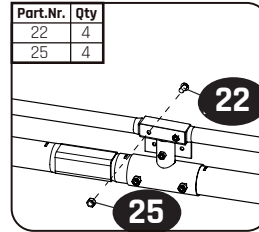

Sports Trampoline

EXIT Dynamic Sports
275x458cm/305x519cm

7

Part.Nr.	Qty
5	4
6	2
7	4

8

9

Part.Nr.	Qty
2	2

10

Part.Nr.	Qty
6-1	2

Sports Trampoline

EXIT Dynamic Sports
275x458cm/305x519cm

11

9x15ft

10x17ft

Part.Nr.	Qty
14	16

9x15ft