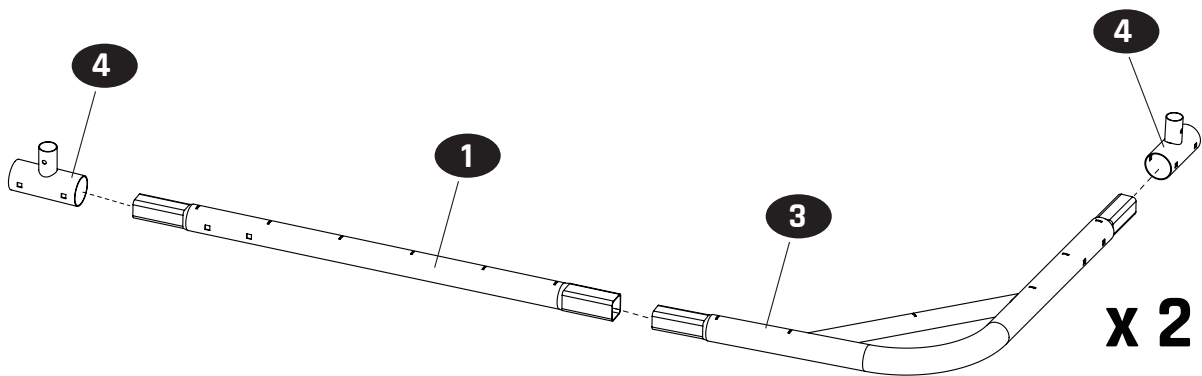

Sports Trampoline

EXIT Dynamic Sports
275x458cm/305x519cm

3

Part.Nr.	Qty
1	2
3	2
4	4