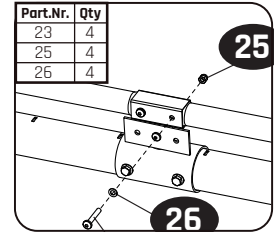

Sports Trampoline

EXIT Dynamic Sports
275x458cm/305x519cm

7

Part.Nr.	Qty
5	4
6	2
7	4

8

9

Part.Nr.	Qty
2	2

10

Part.Nr.	Qty
6-1	2

Sports Trampoline

EXIT Dynamic Sports
275x458cm/305x519cm

11

9x15ft

10x17ft

Part.Nr.	Qty
14	16

9x15ft