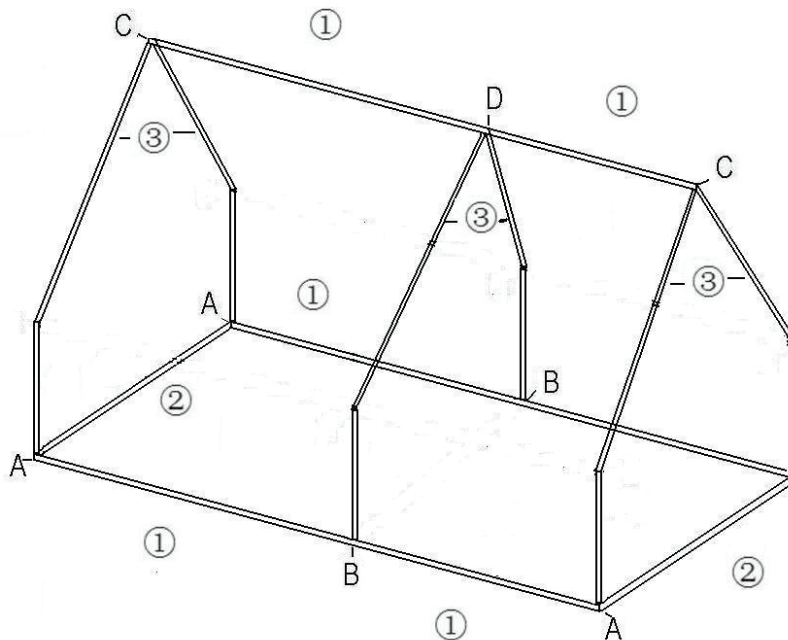

EXIT Aksent Greenhouse Cover XL

NO		QTY	
①		6PCS	
②		4PCS	
③		6PCS	
A		B	
C		D	
		1PC	
4 PCS <td> 8 PCS </td>		8 PCS	

MAC-52101-V01

Contact:
 Dutch Toys Group
 Edisonstraat 83, 7006RB, Doetinchem, the Netherlands
 P.O. Box 369, 7000AJ, Doetinchem, the Netherlands